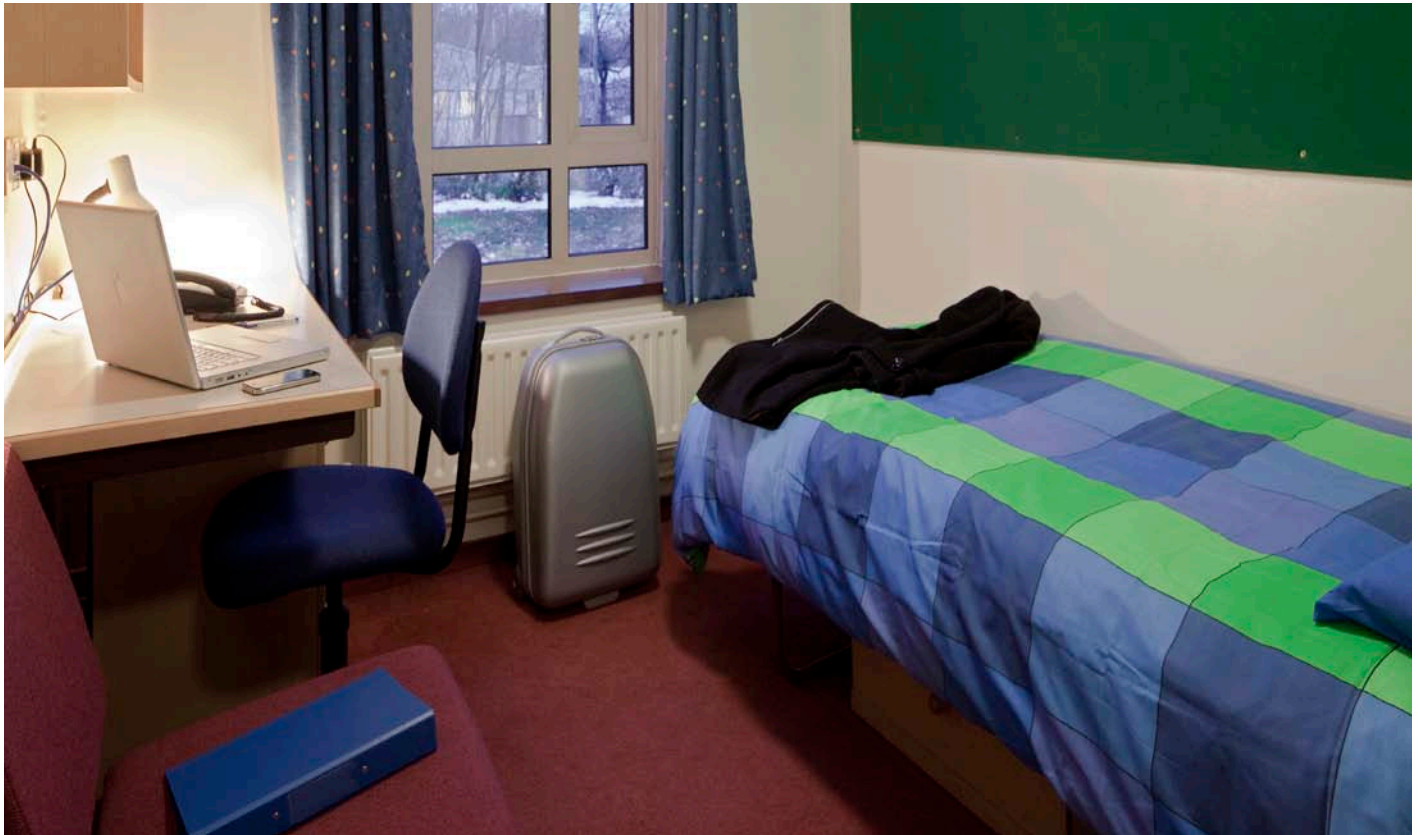

Home comforts

Get a good night's sleep, wake up refreshed and be ready for the busy day ahead.